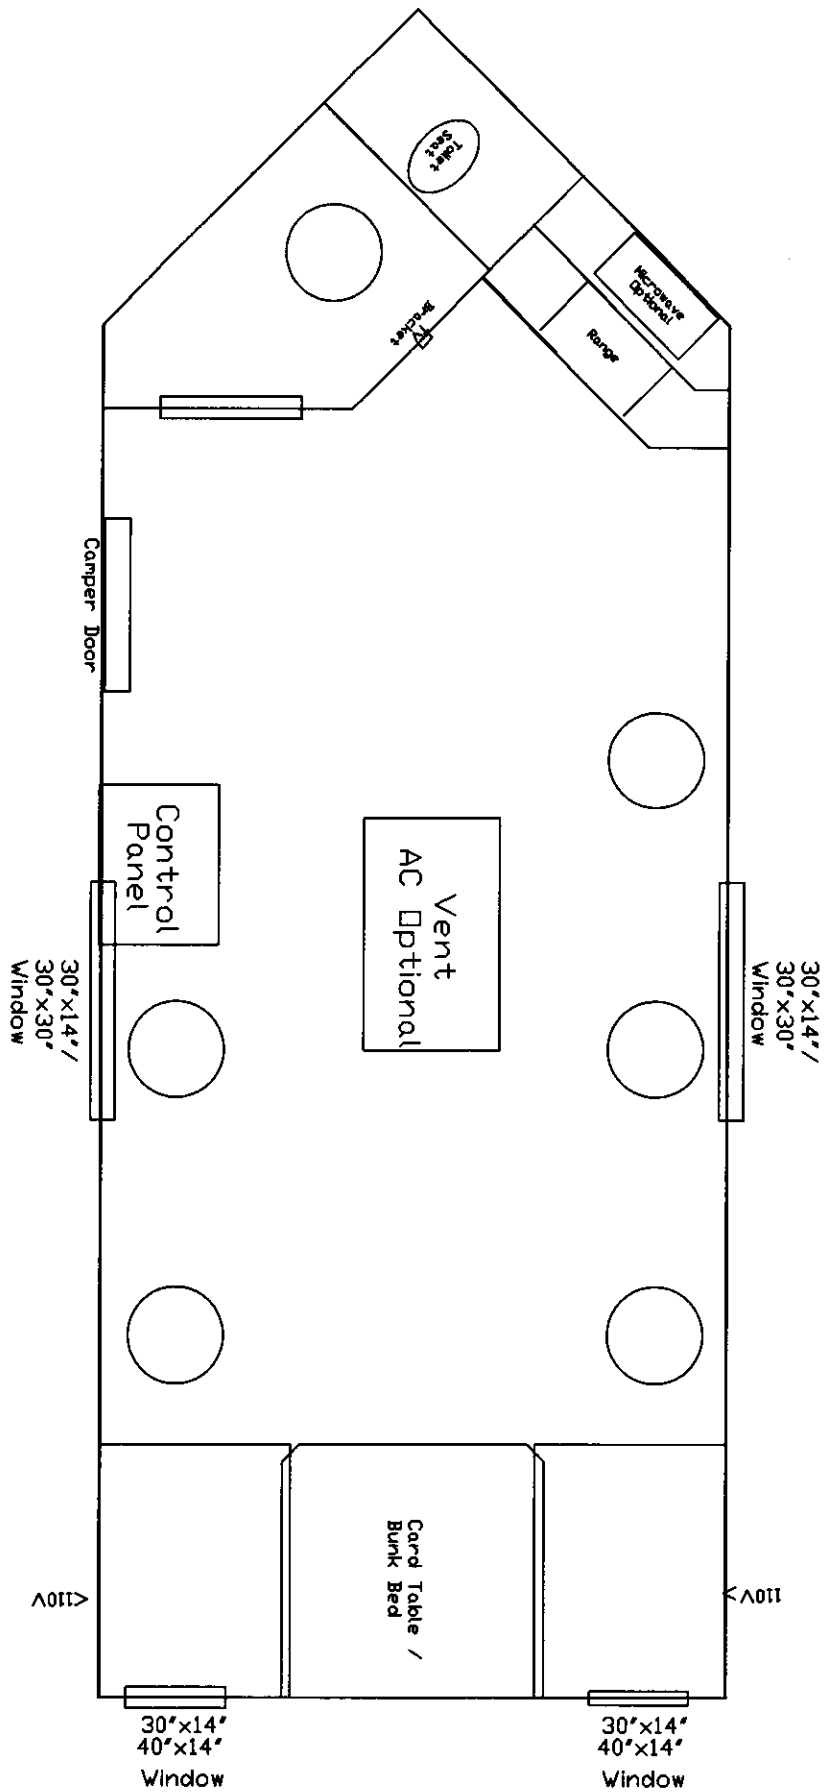

Ultra/Therm
 Bay Window
 Standard 40"x48"
 Optional 30"x30"
 With Upper Bunk
 Optional Drop
 down door

Ultra/Therm
 Bay Window
 Standard 40"x48"
 Optional 30"x30"
 With Upper Bunk
 Optional Drop
 down door

Ultra/Therm
 Bay Window
 Standard 40"x48"
 Optional 30"x30"
 With Upper Bunk

Ultra/Therm
 Bay Window
 Standard 40"x48"
 Optional 30"x30"
 With Upper Bunk

Ultra/Therm
 Bay Window
 Standard 40"x48"
 Optional 30"x30"

Ultra/Therm
 Bay Window
 Standard 40"x48"
 Optional 30"x30"