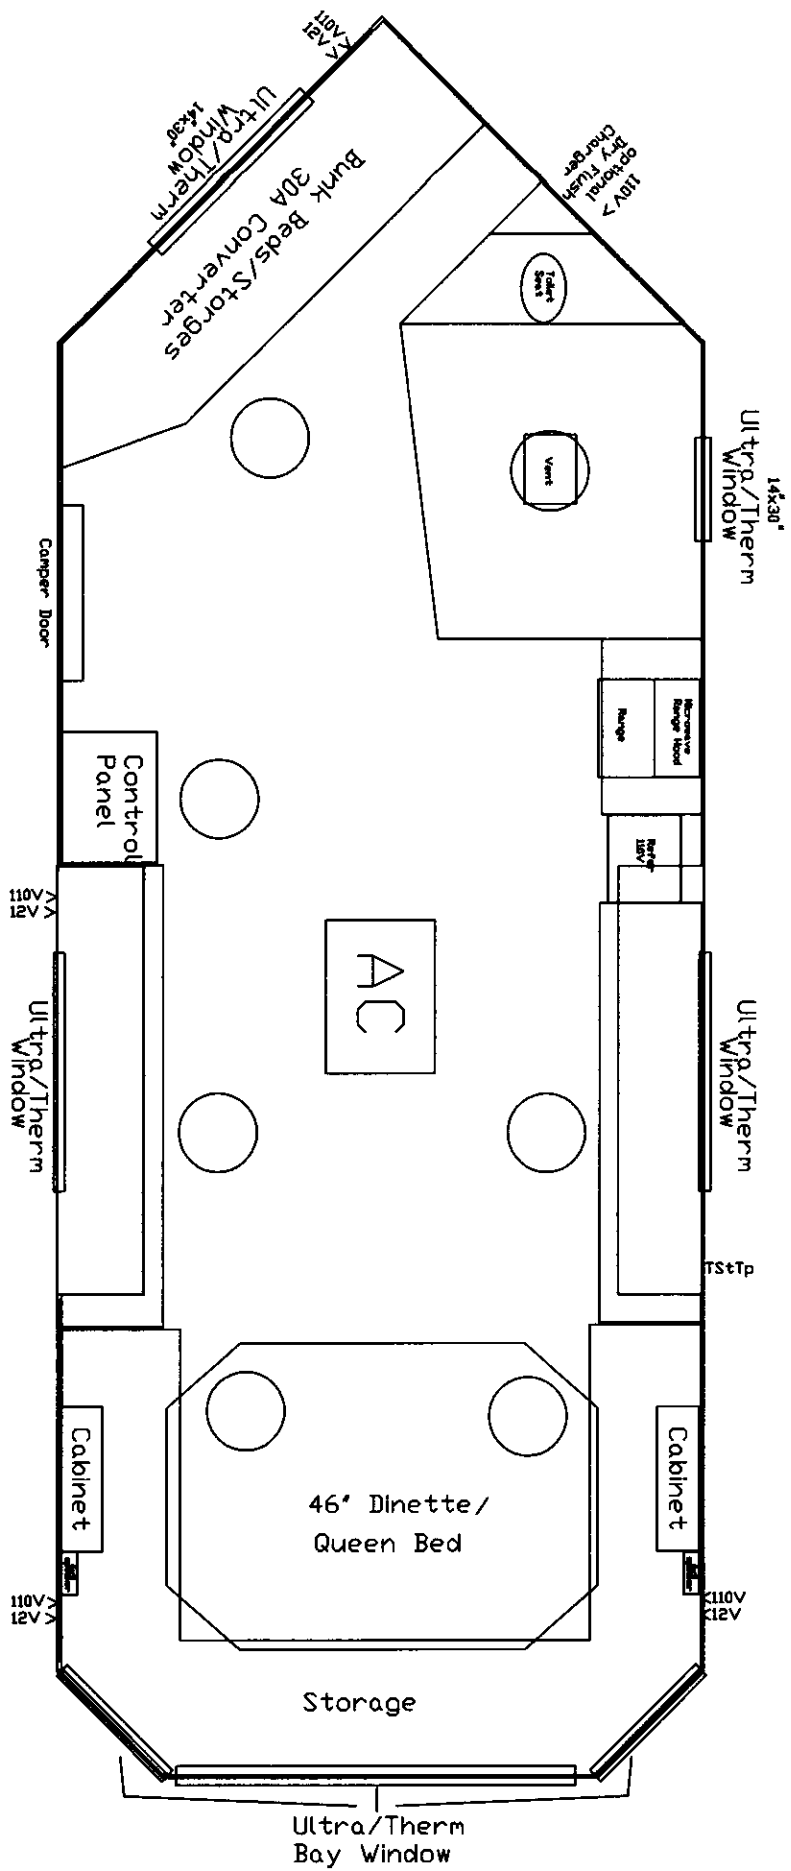

Ultra/Therm
 Bay Window
 Standard 40"x48"
 Optional 30"x30"
 With Upper Bunk
 Optional Drop
 down door

Ultra/Therm
 Bay Window
 Standard 40"x48"
 Optional 30"x30"
 With Upper Bunk
 Optional Drop
 down door

Ultra/Therm
 Bay Window
 Standard 40"x48"
 Optional 30"x30"
 With Upper Bunk

Ultra/Therm
 Bay Window
 Standard 40"x48"
 Optional 30"x30"
 With Upper Bunk

Ultra/Therm
 Bay Window
 Standard 40"x48"
 Optional 30"x30"

Ultra/Therm
 Bay Window
 Standard 40"x48"
 Optional 30"x30"