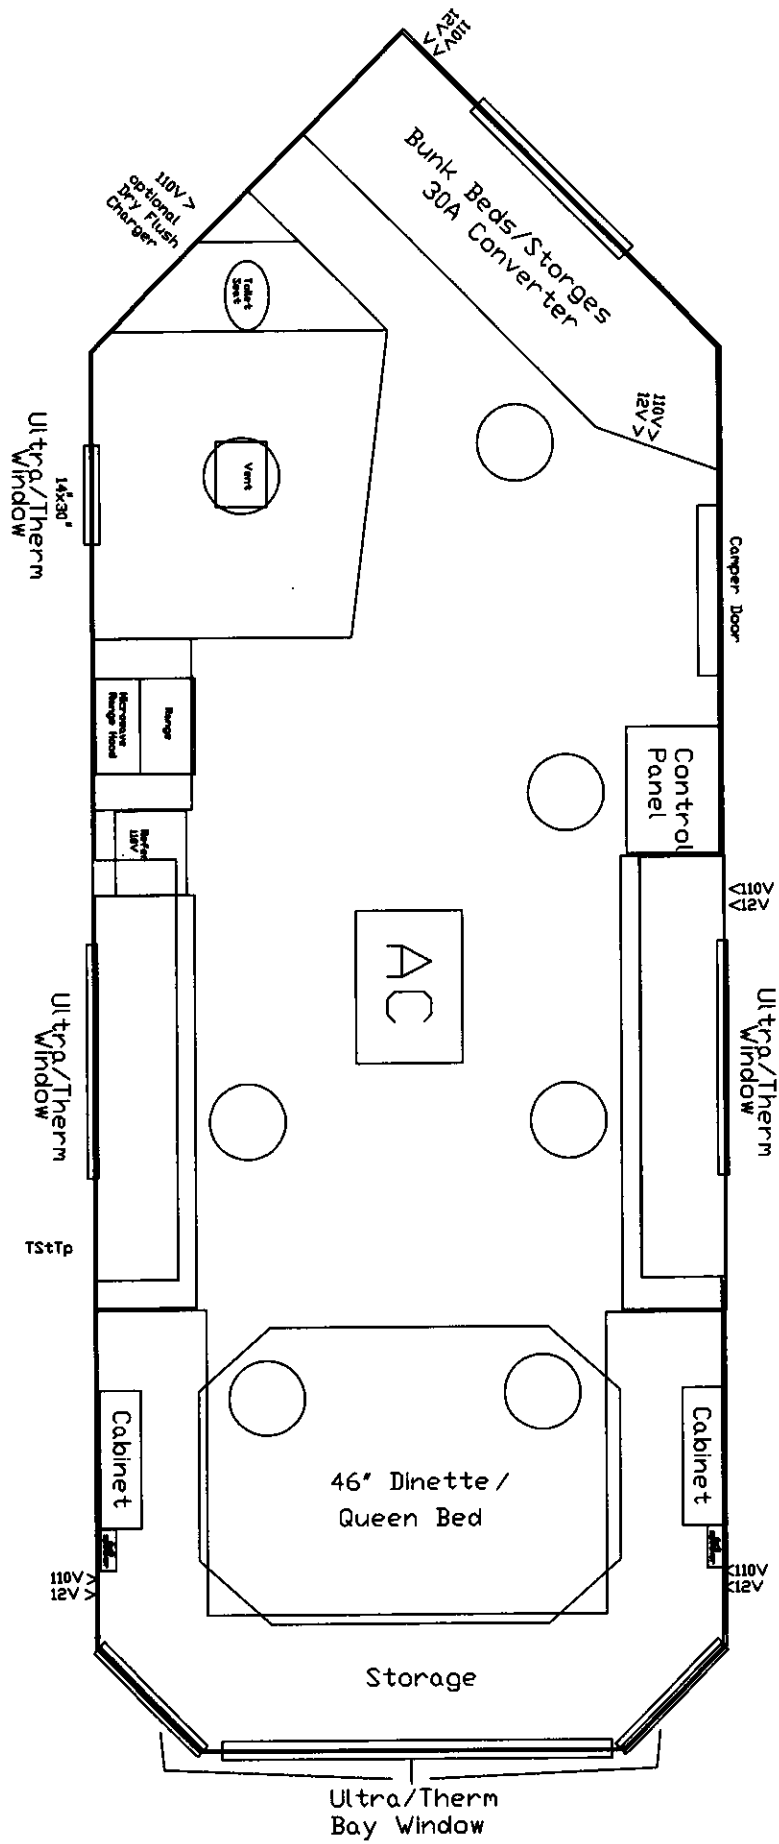

Ultra/Therm
 Bay Window
 Standard 40"x48"
 Optional 30"x30"
 With Upper Bunk
 Optional Drop
 down door

Ultra/Therm
 Bay Window
 Standard 40"x48"
 Optional 30"x30"
 With Upper Bunk
 Optional Drop
 down door

Ultra/Therm
 Bay Window
 Standard 40"x48"
 Optional 30"x30"
 With Upper Bunk

Ultra/Therm
 Bay Window
 Standard 40"x48"
 Optional 30"x30"
 With Upper Bunk

Ultra/Therm
 Bay Window
 Standard 40"x48"
 Optional 30"x30"

Ultra/Therm
 Bay Window
 Standard 40"x48"
 Optional 30"x30"