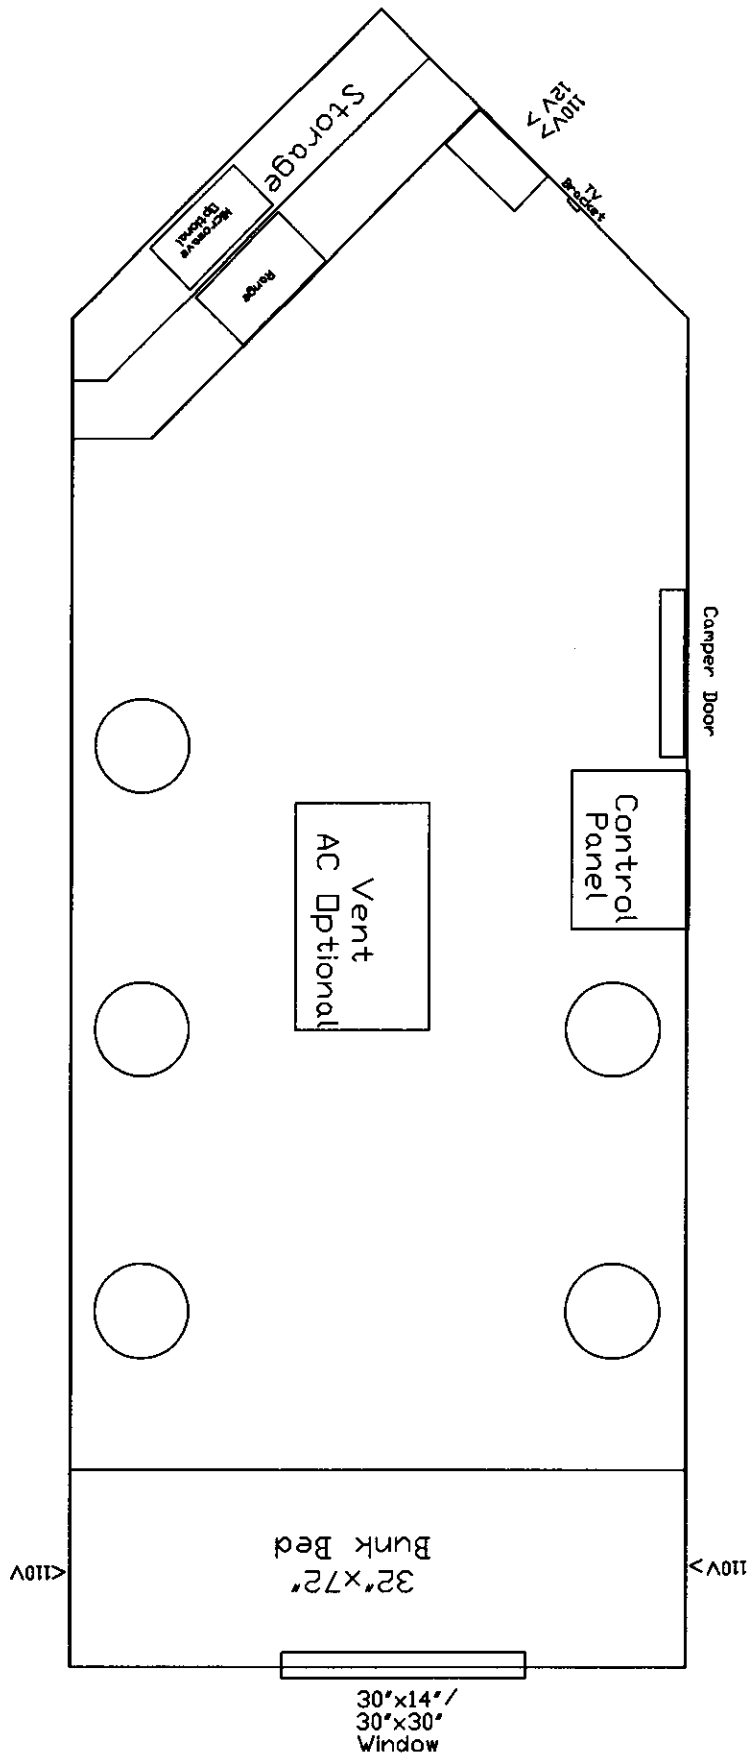

Ultra/Therm
 Bay Window
 Standard 40"x48"
 Optional 30"x30"
 With Upper Bunk
 Optional Drop
 down door

Ultra/Therm
 Bay Window
 Standard 40"x48"
 Optional 30"x30"
 With Upper Bunk
 Optional Drop
 down door

Ultra/Therm
 Bay Window
 Standard 40"x48"
 Optional 30"x30"
 With Upper Bunk

Ultra/Therm
 Bay Window
 Standard 40"x48"
 Optional 30"x30"
 With Upper Bunk

Ultra/Therm
 Bay Window
 Standard 40"x48"
 Optional 30"x30"

Ultra/Therm
 Bay Window
 Standard 40"x48"
 Optional 30"x30"