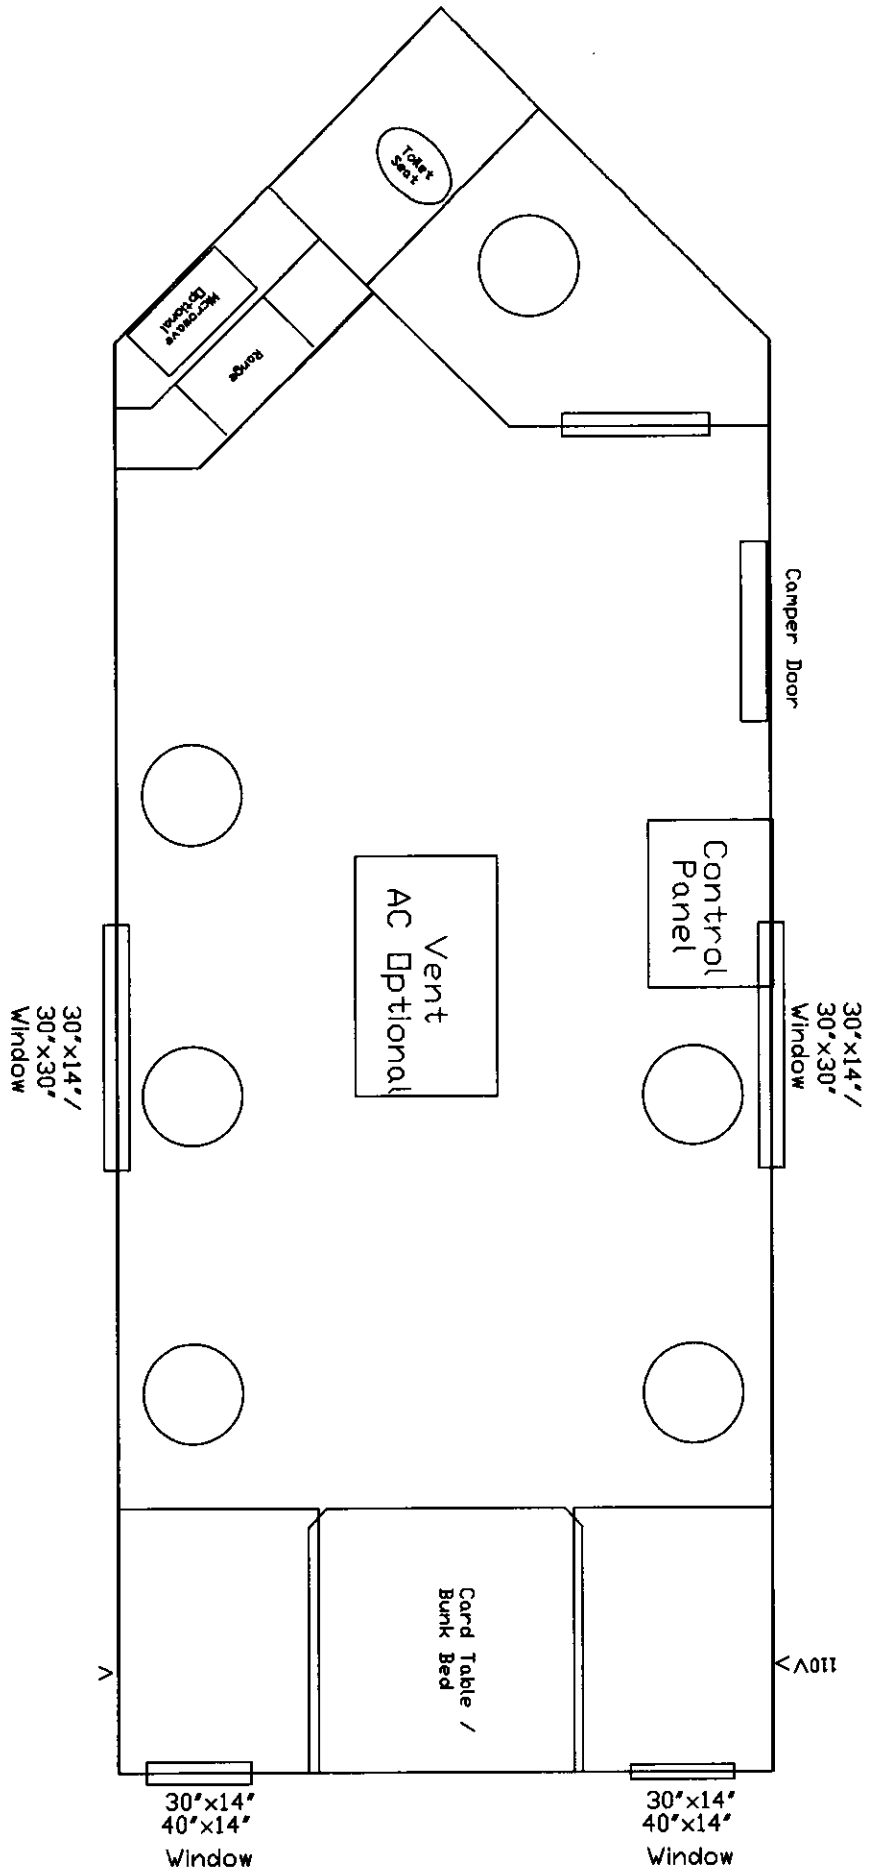

Ultra/Therm
 Bay Window
 Standard 40"x48"
 Optional 30"x30"
 With Upper Bunk
 Optional Drop
 down door

Ultra/Therm
 Bay Window
 Standard 40"x48"
 Optional 30"x30"
 With Upper Bunk
 Optional Drop
 down door

Ultra/Therm
 Bay Window
 Standard 40"x48"
 Optional 30"x30"
 With Upper Bunk

Ultra/Therm
 Bay Window
 Standard 40"x48"
 Optional 30"x30"
 With Upper Bunk

Ultra/Therm
 Bay Window
 Standard 40"x48"
 Optional 30"x30"

Ultra/Therm
 Bay Window
 Standard 40"x48"
 Optional 30"x30"