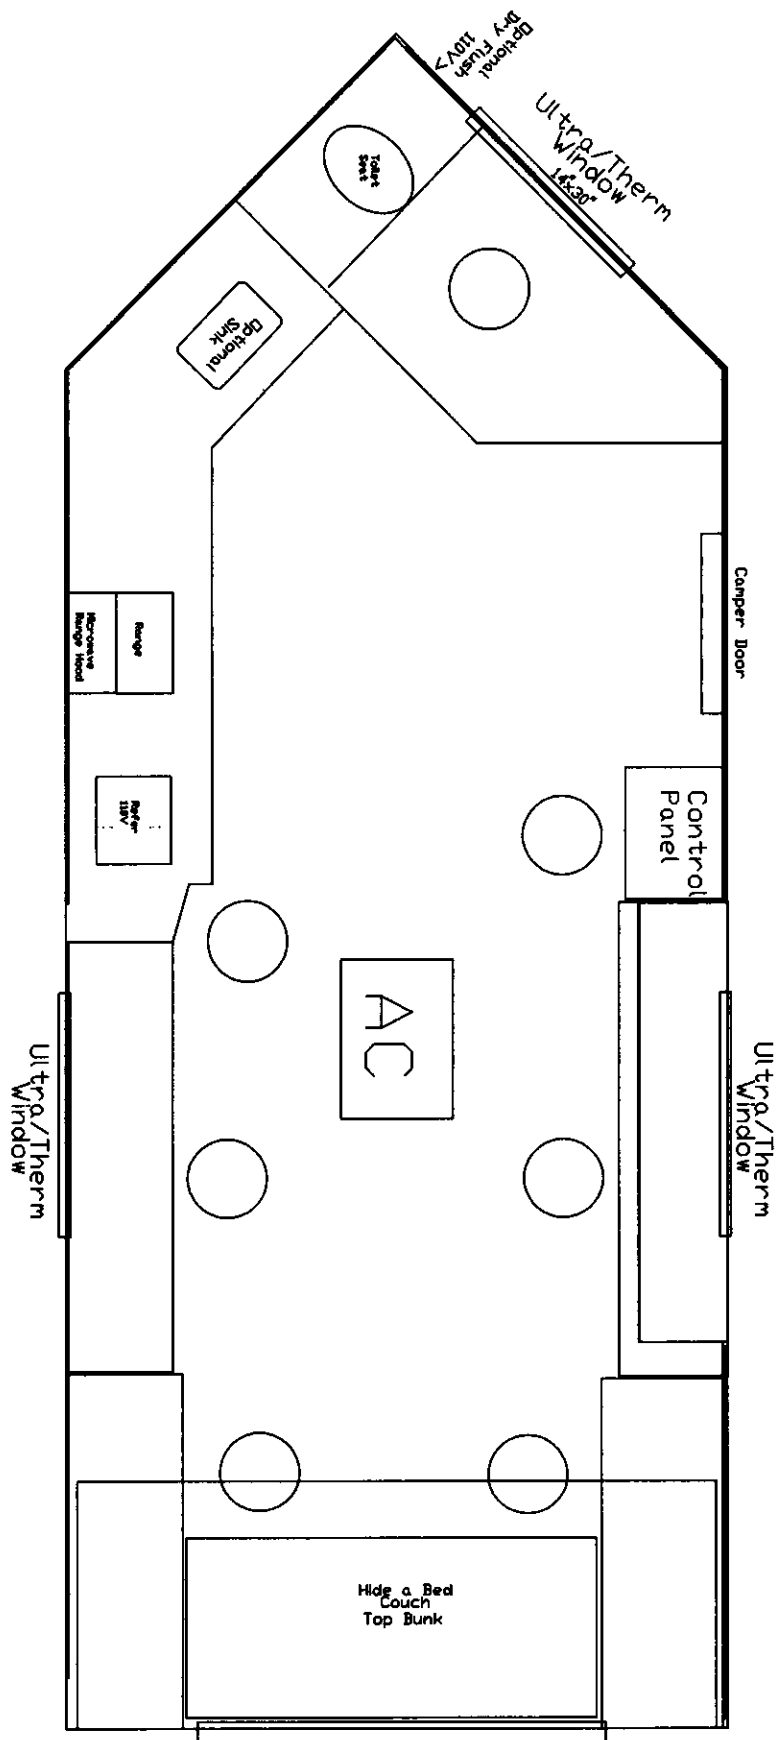

Ultra/Therm
 Bay Window
 Standard 40"x48"
 Optional 30"x30"
 With Upper Bunk
 Optional Drop
 down door

Ultra/Therm
 Bay Window
 Standard 40"x48"
 Optional 30"x30"
 With Upper Bunk
 Optional Drop
 down door

Ultra/Therm
 Bay Window
 Standard 40"x48"
 Optional 30"x30"
 With Upper Bunk

Ultra/Therm
 Bay Window
 Standard 40"x48"
 Optional 30"x30"
 With Upper Bunk

Ultra/Therm
 Bay Window
 Standard 40"x48"
 Optional 30"x30"

Ultra/Therm
 Bay Window
 Standard 40"x48"
 Optional 30"x30"