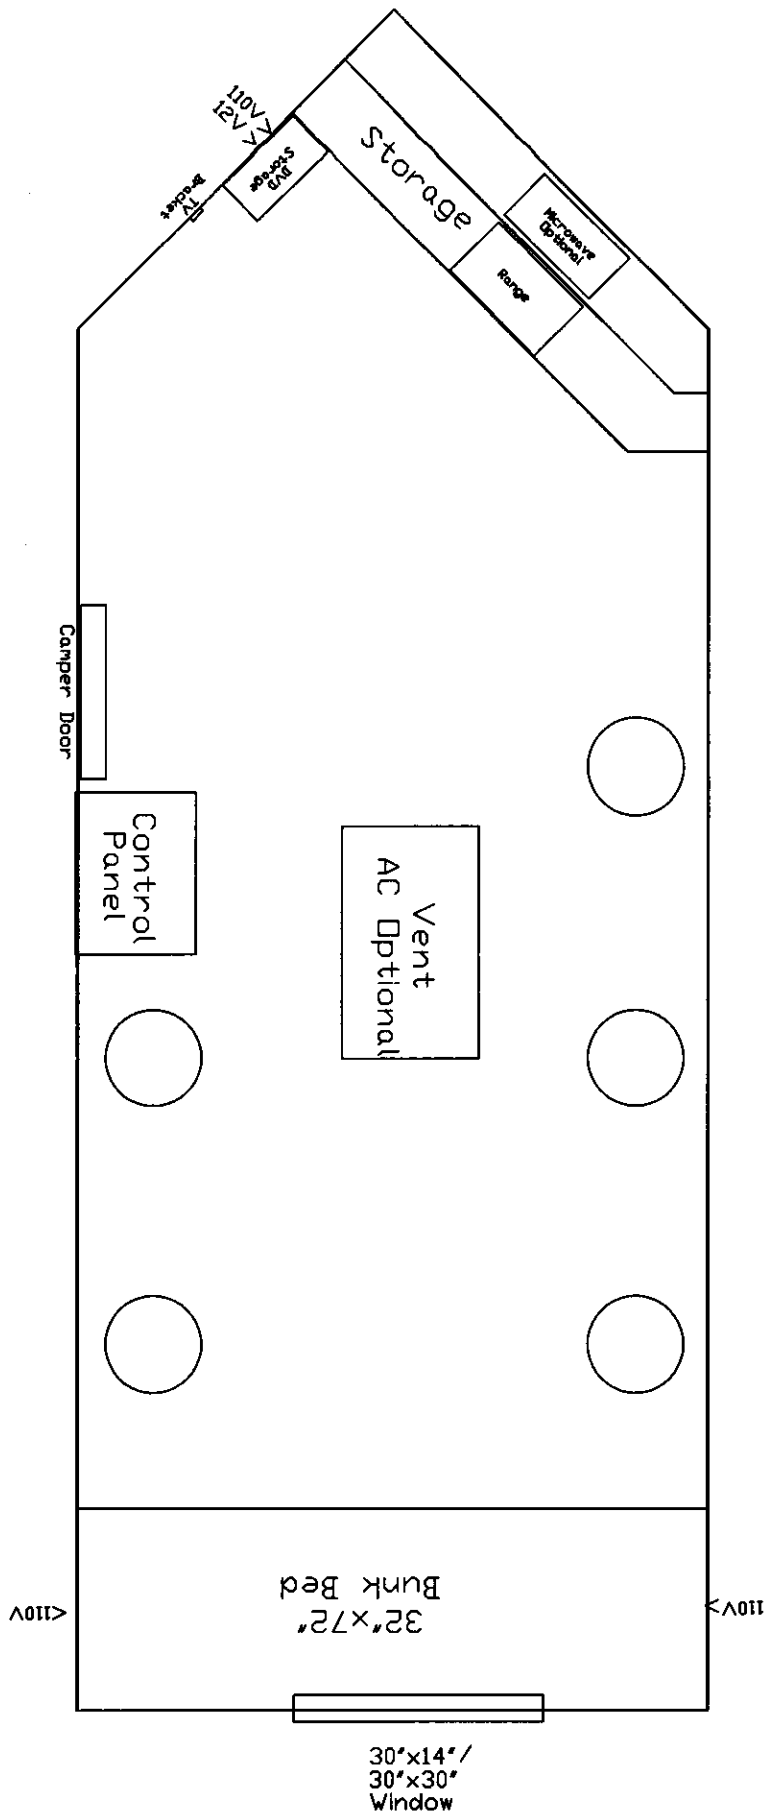

Ultra/Therm
 Bay Window
 Standard 40"x48"
 Optional 30"x30"
 With Upper Bunk
 Optional Drop
 down door

Ultra/Therm
 Bay Window
 Standard 40"x48"
 Optional 30"x30"
 With Upper Bunk
 Optional Drop
 down door

Ultra/Therm
 Bay Window
 Standard 40"x48"
 Optional 30"x30"
 With Upper Bunk

Ultra/Therm
 Bay Window
 Standard 40"x48"
 Optional 30"x30"
 With Upper Bunk

Ultra/Therm
 Bay Window
 Standard 40"x48"
 Optional 30"x30"

Ultra/Therm
 Bay Window
 Standard 40"x48"
 Optional 30"x30"