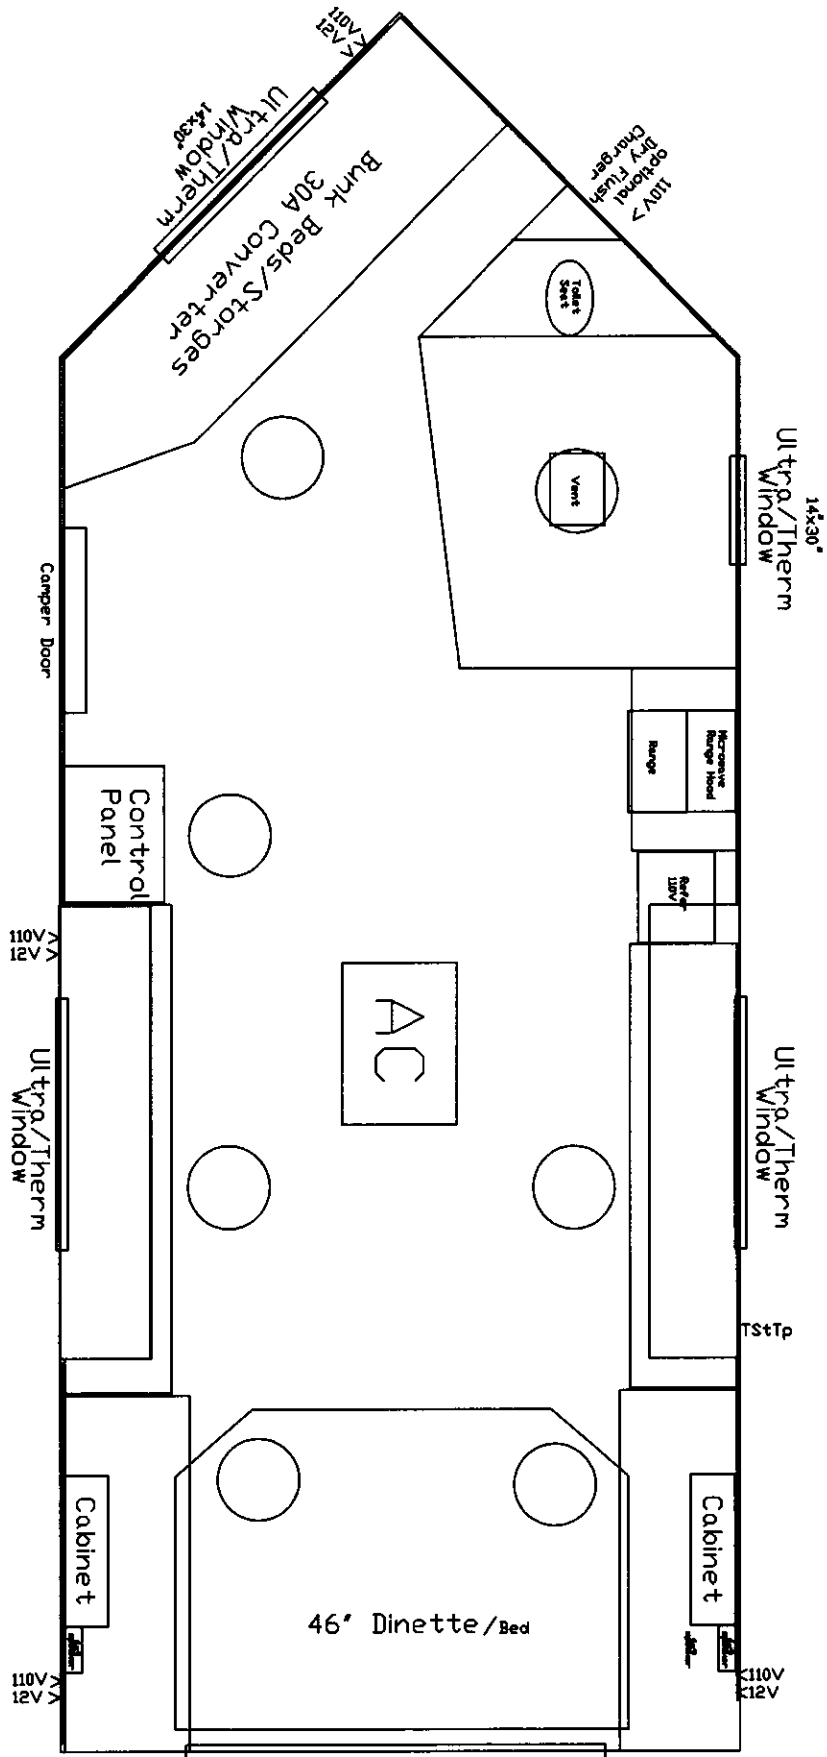

Ultra/Therm
 Bay Window
 Standard 40"x48"
 Optional 30"x30"
 With Upper Bunk
 Optional Drop
 down door

Ultra/Therm
 Bay Window
 Standard 40"x48"
 Optional 30"x30"
 With Upper Bunk
 Optional Drop
 down door

Ultra/Therm
 Bay Window
 Standard 40"x48"
 Optional 30"x30"
 With Upper Bunk

Ultra/Therm
 Bay Window
 Standard 40"x48"
 Optional 30"x30"
 With Upper Bunk

Ultra/Therm
 Bay Window
 Standard 40"x48"
 Optional 30"x30"

Ultra/Therm
 Bay Window
 Standard 40"x48"
 Optional 30"x30"