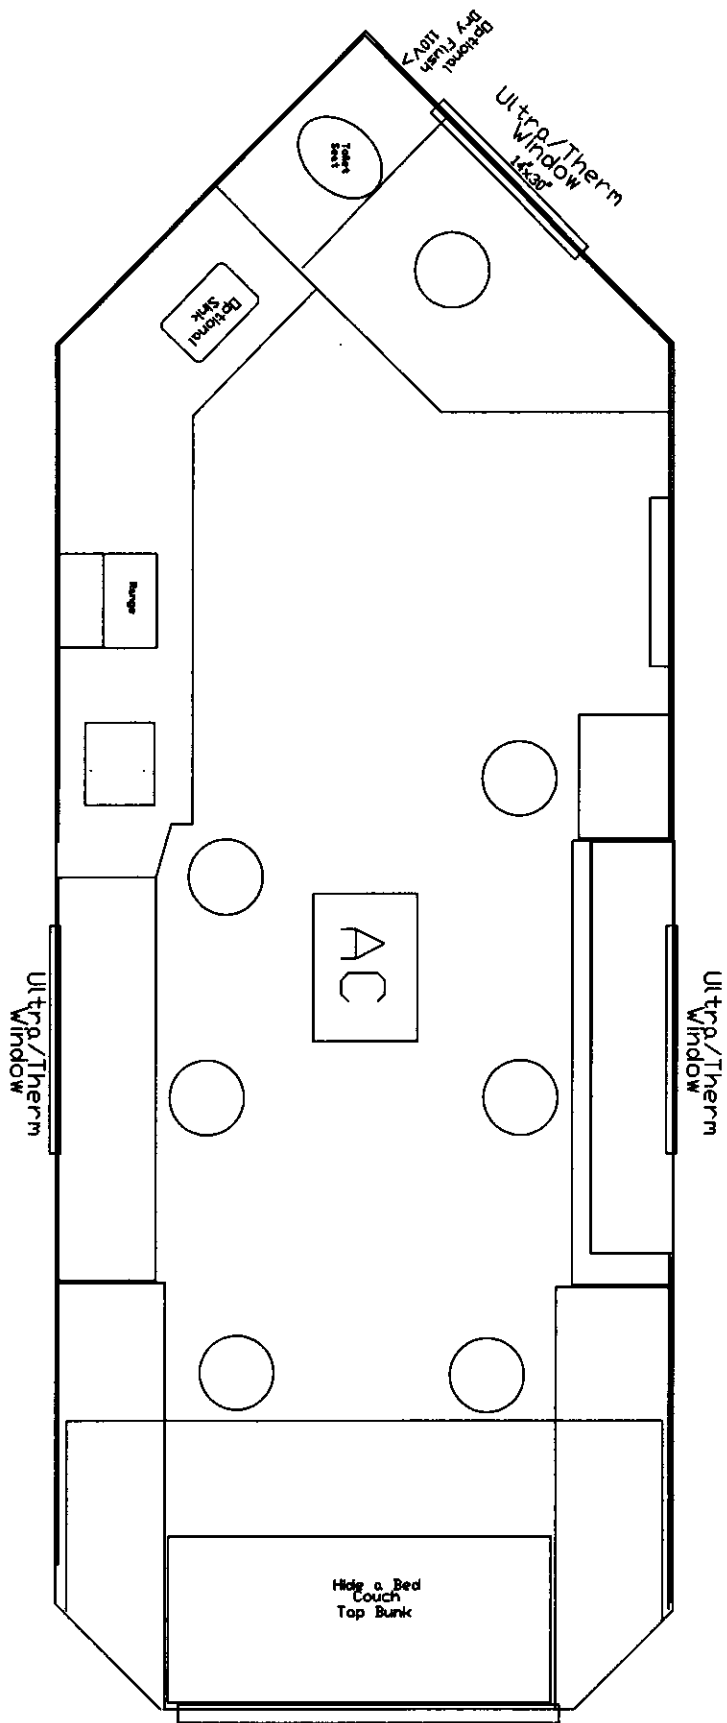

Ultra/Therm
 Bay Window
 Standard 40"x48"
 Optional 30"x30"
 With Upper Bunk
 Optional Drop
 down door

Ultra/Therm
 Bay Window
 Standard 40"x48"
 Optional 30"x30"
 With Upper Bunk
 Optional Drop
 down door

Ultra/Therm
 Bay Window
 Standard 40"x48"
 Optional 30"x30"
 With Upper Bunk

Ultra/Therm
 Bay Window
 Standard 40"x48"
 Optional 30"x30"
 With Upper Bunk

Ultra/Therm
 Bay Window
 Standard 40"x48"
 Optional 30"x30"

Ultra/Therm
 Bay Window
 Standard 40"x48"
 Optional 30"x30"