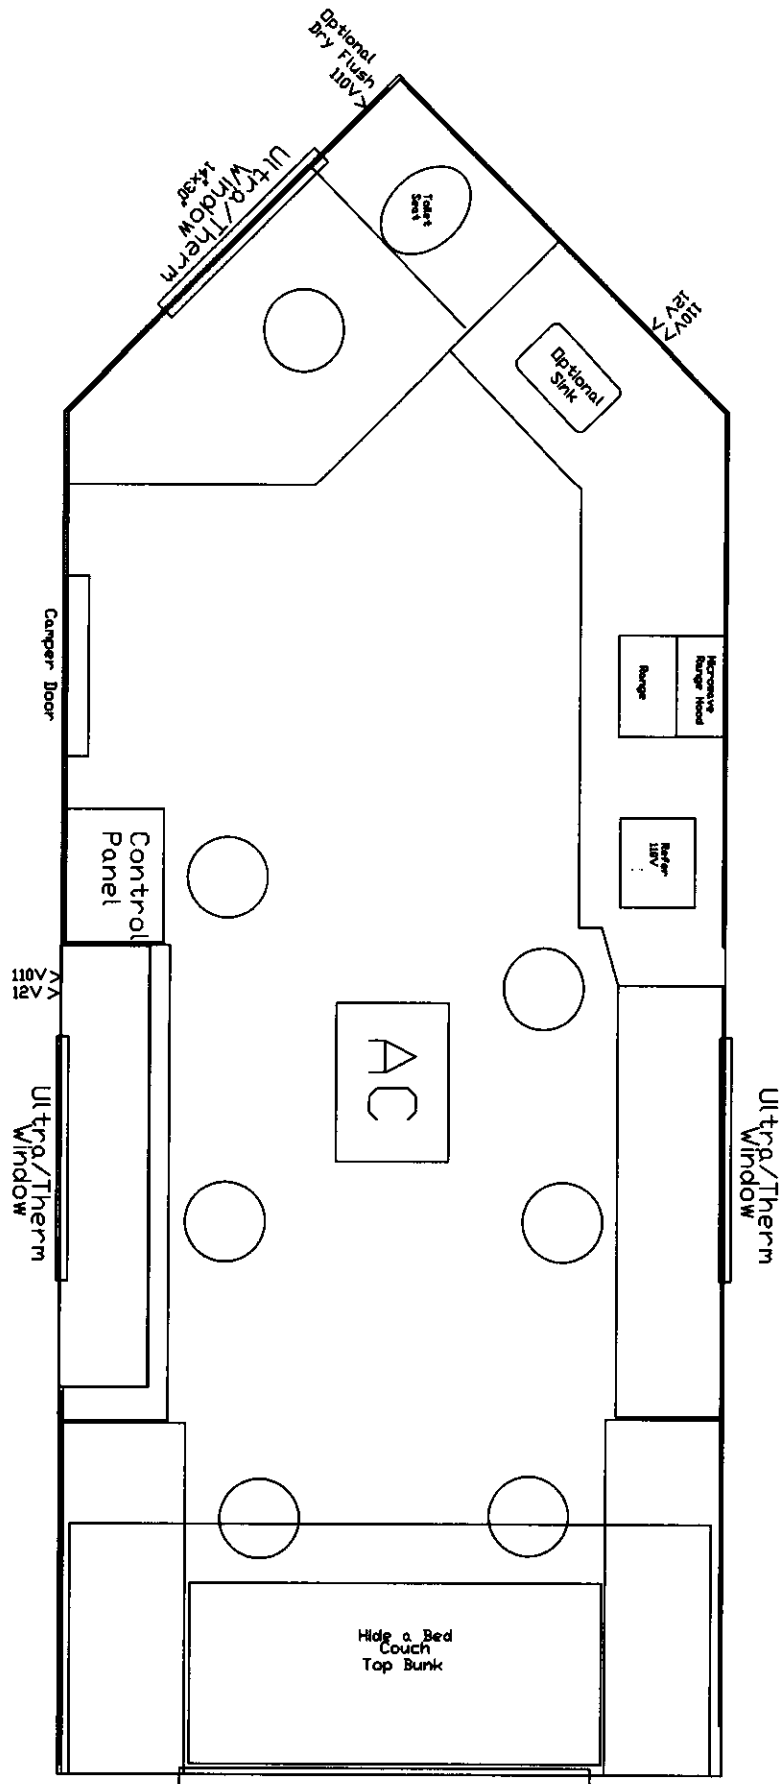

Ultra/Therm
 Bay Window
 Standard 40"x48"
 Optional 30"x30"
 With Upper Bunk
 Optional Drop
 down door

Ultra/Therm
 Bay Window
 Standard 40"x48"
 Optional 30"x30"
 With Upper Bunk
 Optional Drop
 down door

Ultra/Therm
 Bay Window
 Standard 40"x48"
 Optional 30"x30"
 With Upper Bunk

Ultra/Therm
 Bay Window
 Standard 40"x48"
 Optional 30"x30"
 With Upper Bunk

Ultra/Therm
 Bay Window
 Standard 40"x48"
 Optional 30"x30"

Ultra/Therm
 Bay Window
 Standard 40"x48"
 Optional 30"x30"