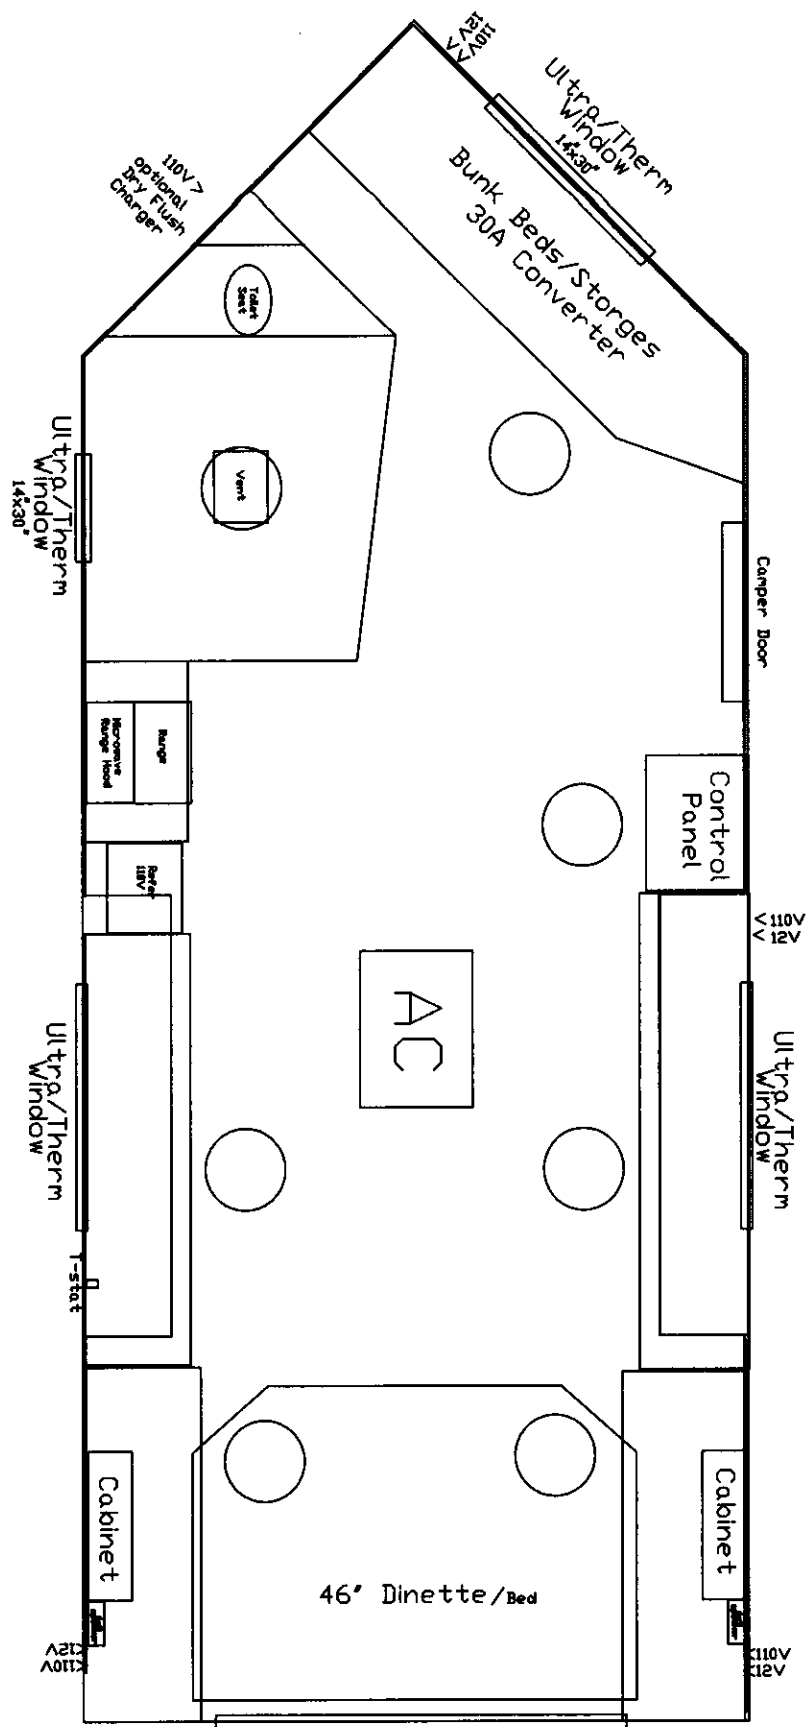

Ultra/Therm
 Bay Window
 Standard 40"x48"
 Optional 30"x30"
 With Upper Bunk
 Optional Drop
 down door

Ultra/Therm
 Bay Window
 Standard 40"x48"
 Optional 30"x30"
 With Upper Bunk
 Optional Drop
 down door

Ultra/Therm
 Bay Window
 Standard 40"x48"
 Optional 30"x30"
 With Upper Bunk

Ultra/Therm
 Bay Window
 Standard 40"x48"
 Optional 30"x30"
 With Upper Bunk

Ultra/Therm
 Bay Window
 Standard 40"x48"
 Optional 30"x30"

Ultra/Therm
 Bay Window
 Standard 40"x48"
 Optional 30"x30"